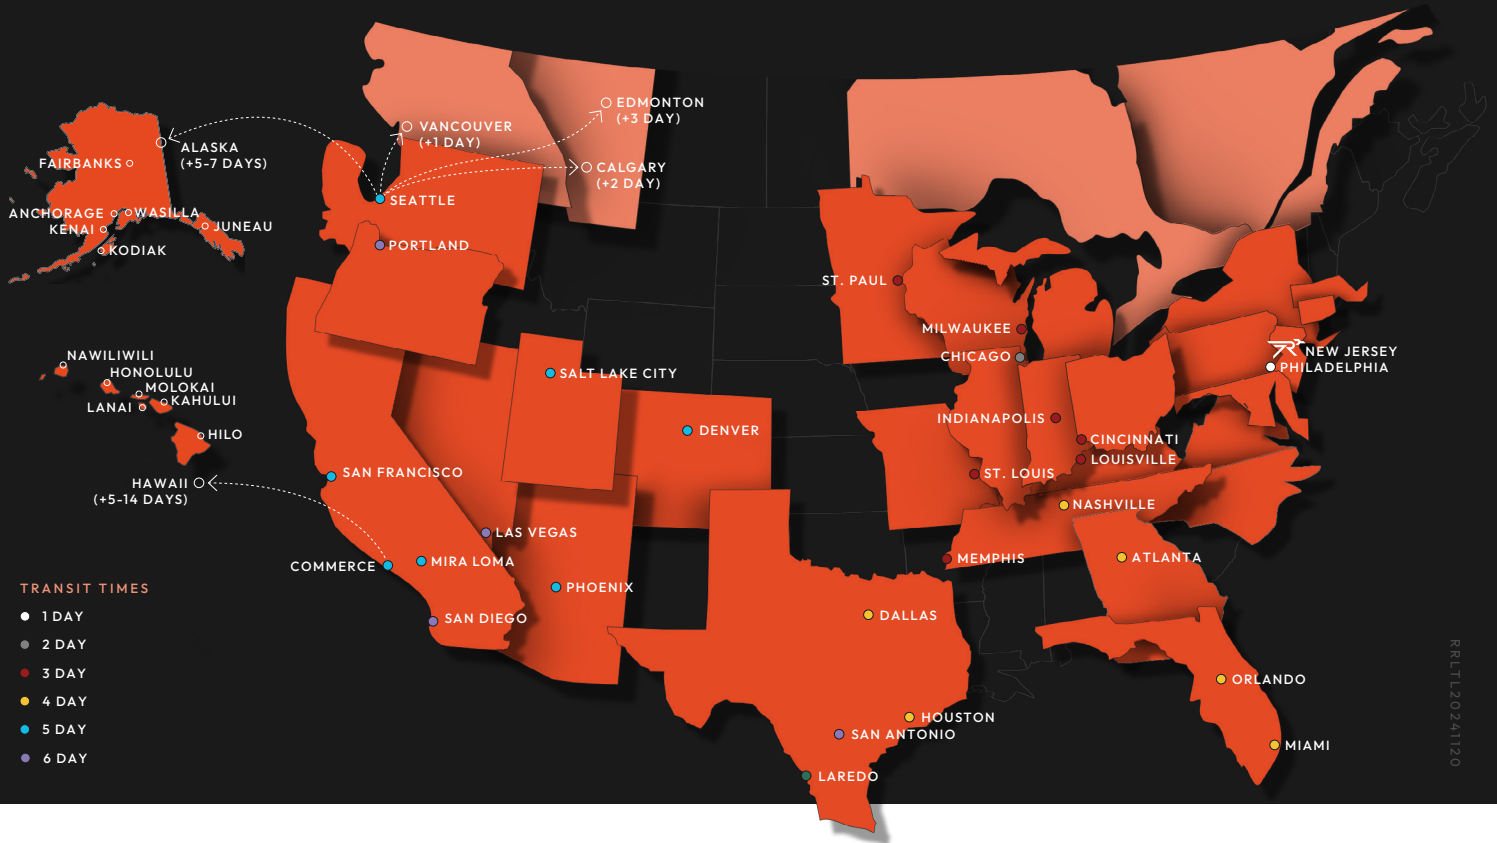

Clifton & Linden, New Jersey

Outbound Weekend+ Advantage

WEEKEND+ ADVANTAGE █

DESTINATION	MON	TUES	WED	THU	FRI
ATLANTA	4	4	3	3	3
CALGARY	7	7	7	7	6
COMMERCE	5	5	5	5	4
DALLAS	4	4	3	3	2
EDMONTON	8	8	8	8	7
HOUSTON	4	4	4	4	3
LOS ANGELES	5	5	5	5	4

DESTINATION	MON	TUES	WED	THU	FRI
LAS VEGAS	6	6	5	4	4
NASHVILLE	4	4	3	3	3
SAN ANTONIO	6	5	4	4	4
SEATTLE	5	5	5	5	4
SAN FRANCISCO	5	5	4	4	4
VANCOUVER	6	6	6	6	5

Contact Us Today
 CustomerService@RoadrunnerLTL.com
 RoadrunnerLTL.com
 855.776.3567